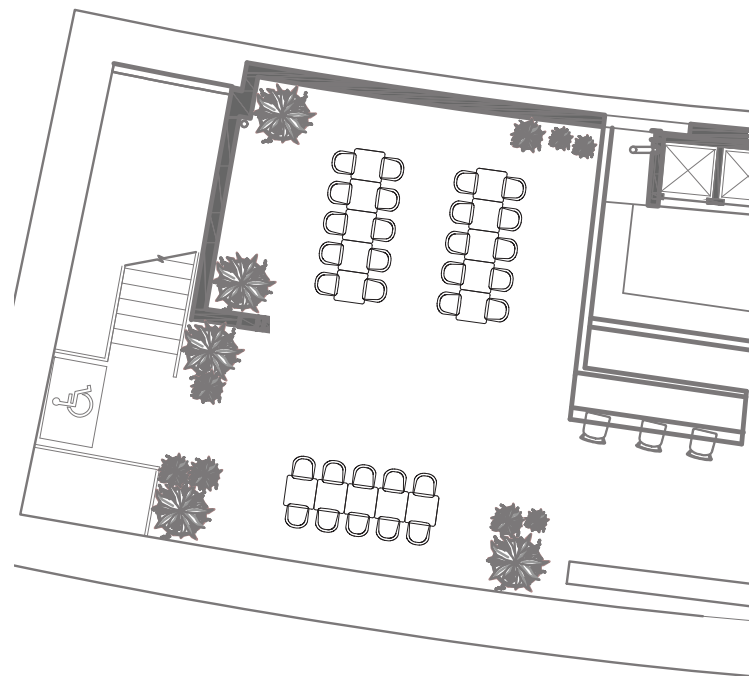

## ROOFTOP BAR

## Private Dining Terrace

Up to 70 standing guests

Up to 30 seated guests

Semi exclusive

Guide layout only.  
Additional seating  
layouts available.