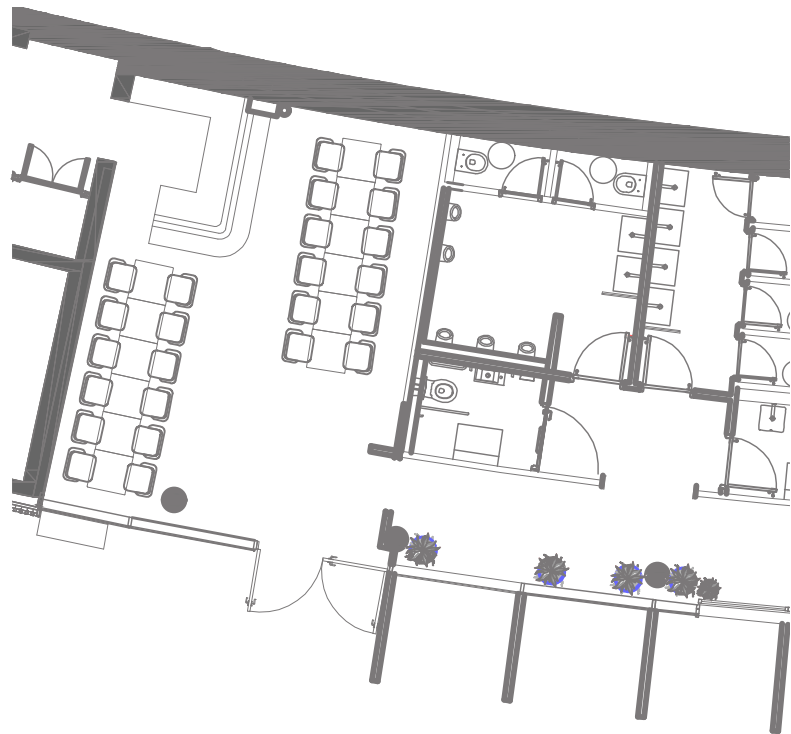

A buzzy, pub and dining room set over 4 floors located at BBC's iconic Television Centre in White City. The Broadcaster is modern, elegantly designed and serves fantastic modern British food.

With a multitude of spaces, including balcony terraces and a rooftop bar, the site offers idyllic settings for private dinners, corporate events, parties and brand launches.

## The Green Room

Up to 40 standing  
Up to 28 seated

Guide layout only. Additional  
seating layouts available.

## The Green Room

Your own secret pub hidden away on the ground floor. This space is perfect for a get together or private celebration, offering both style and seclusion. The Green Room features its own fully stocked private bar for a more intimate feel.