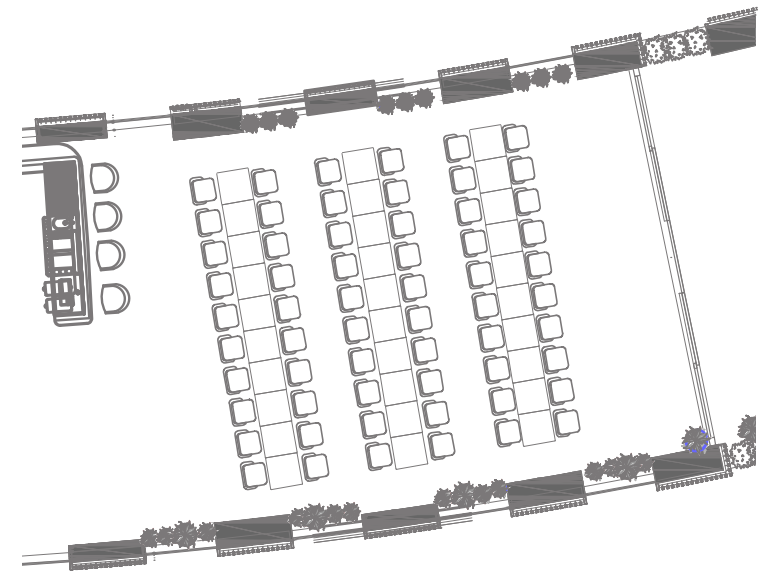

## The Green Room

Up to 40 standing  
Up to 28 seated

Guide layout only. Additional  
seating layouts available.

## The Green Room

Your own secret pub hidden away on the ground floor. This space is perfect for a get together or private celebration, offering both style and seclusion. The Green Room features its own fully stocked private bar for a more intimate feel.

## The Playroom

Dedicated Event Floor  
Up to 65 seated  
Up to 120 standing

Guide layout only. Additional seating layouts available.