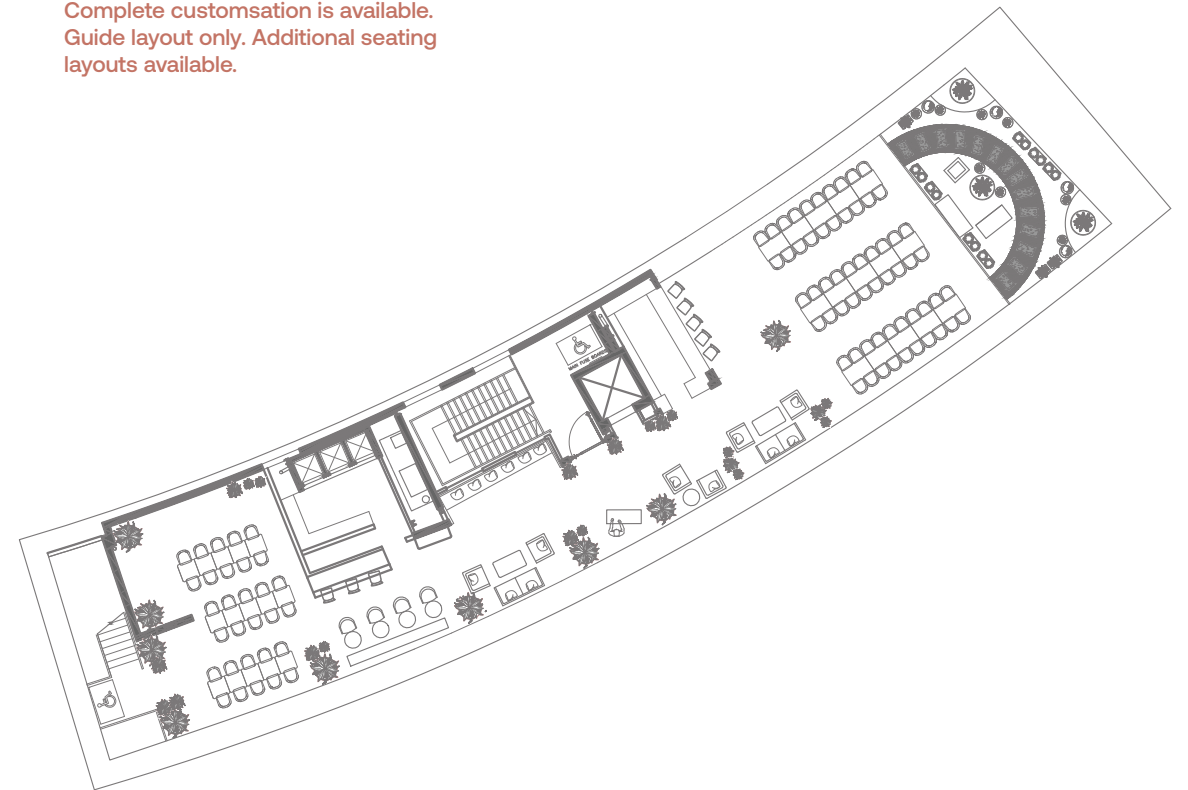

## ROOFTOP BAR

Exclusive

**The Broadcaster Rooftop accommodates up to 240 guests, in a gorgeous open-air and partially enclosed setting. Seating areas are fully heated.**

Up to 70 seated

Up to 170 standing

Complete customisation is available.  
Guide layout only. Additional seating  
layouts available.

The rooftop bar at the top of The Broadcaster is a striking and versatile space both day and night. Offering a scarcely seen view of West London, and