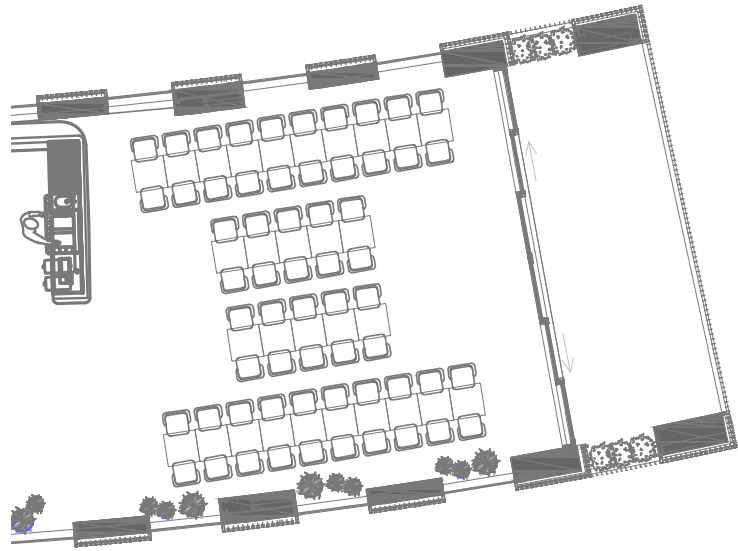

## The Playroom

Dedicated Event Floor  
Up to 65 seated  
Up to 120 standing

Guide layout only. Additional seating layouts available.

## The Second Floor

With floor to ceiling glass windows our Second Floor events space offers a blank canvas to host a variety of events, from wedding

receptions to corporate functions, and includes a private bar and covered outdoor terrace overlooking the iconic TVC.

## The First Floor Dining Room

---

Up to 60 seated  
Up to 100 standing

Guide layout only. Additional seating layouts available.