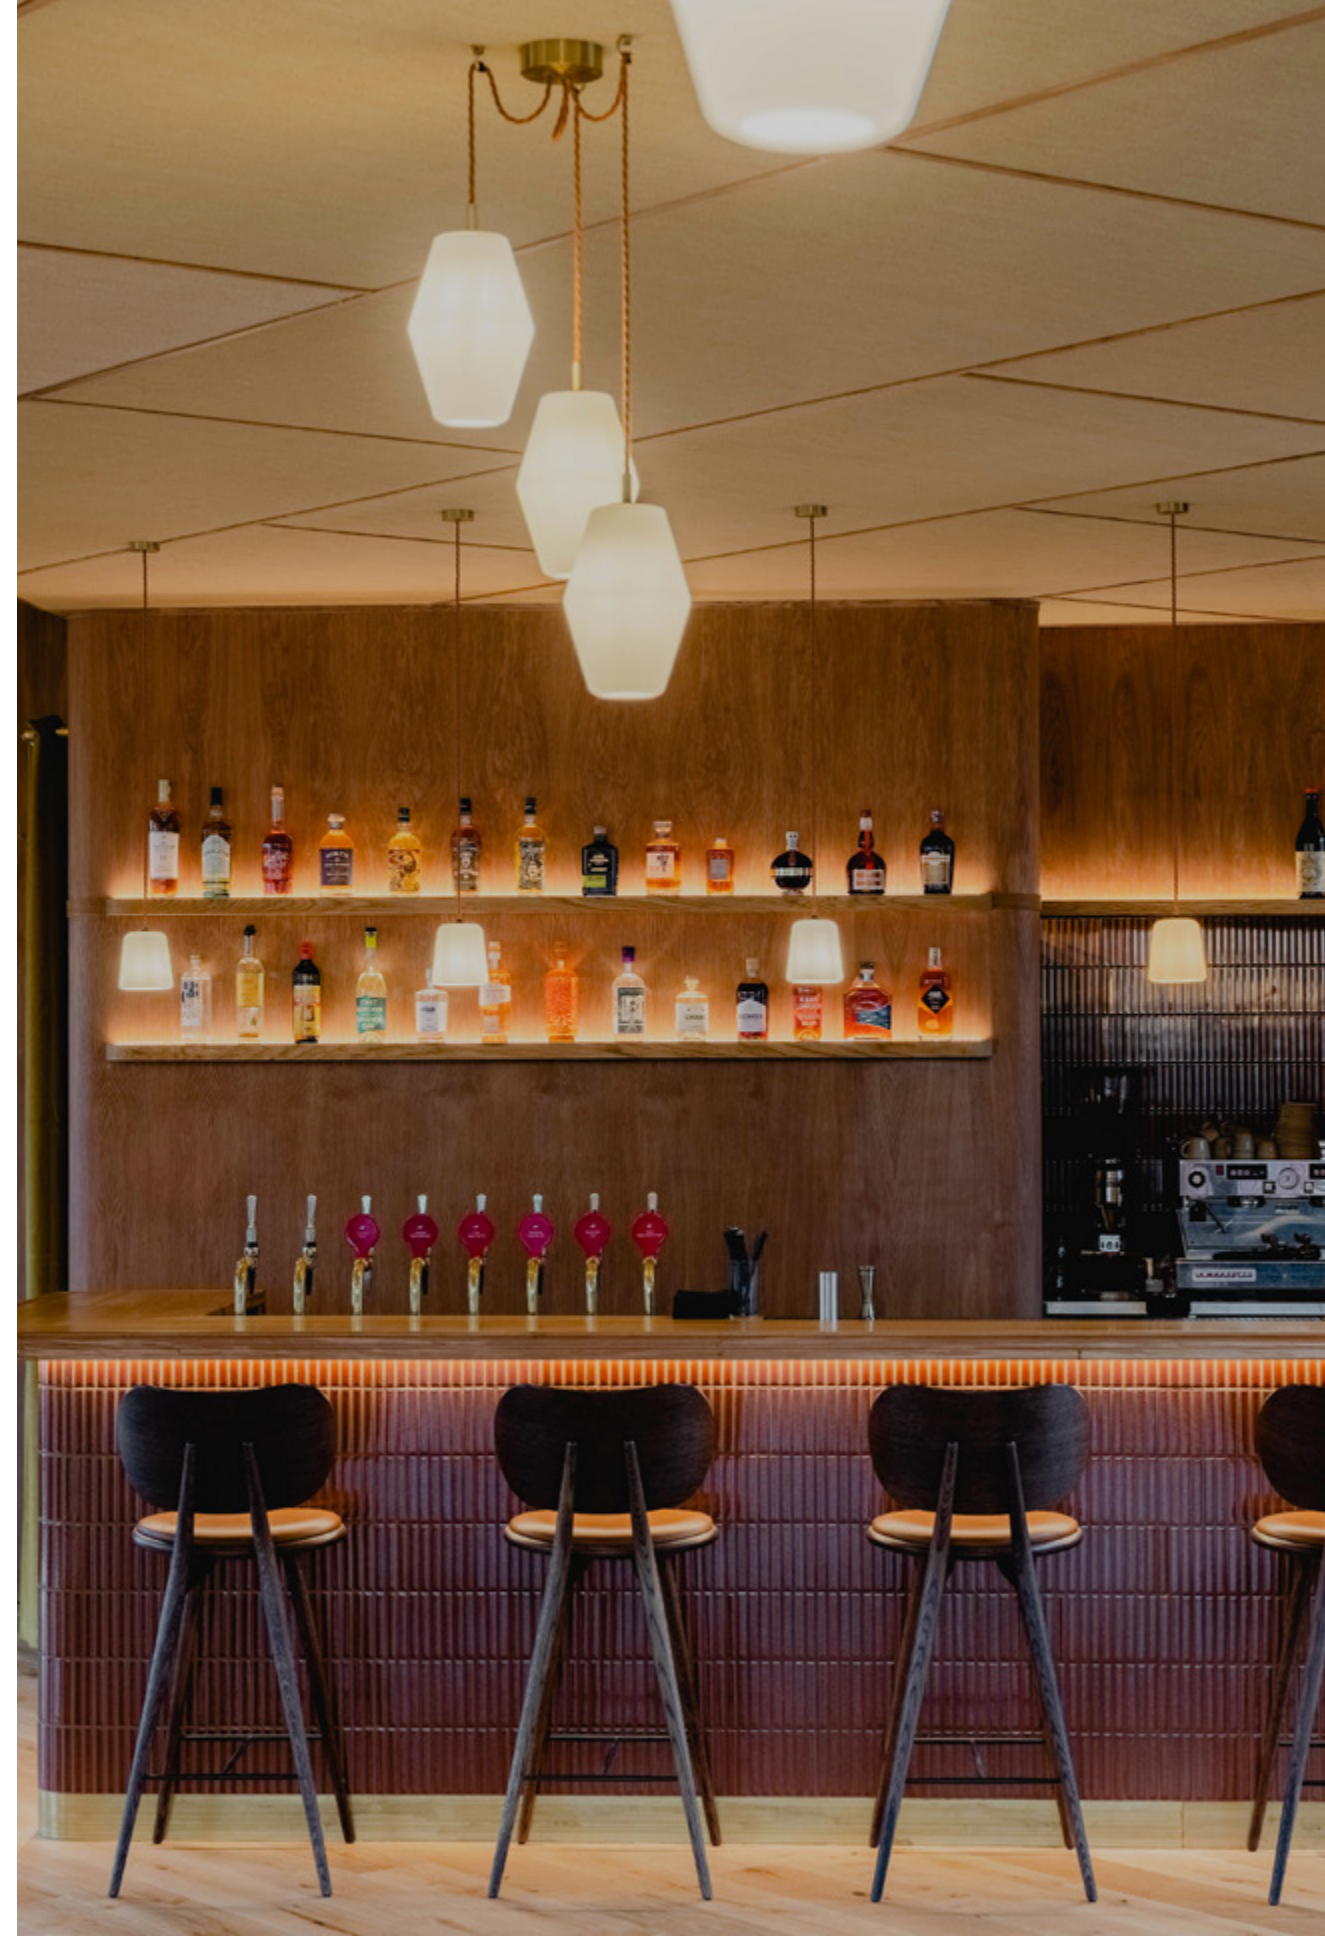

# Incredible. For hire.

**Our private event spaces are never an afterthought: they have been built into our venues from the design stage.**

Each has its own distinct personality that highlights timeless design and seasonal dining and drinking. Our dining rooms boast warmly designed areas that are perfect for meetings and dinners alike; our quiet private spaces are equally stylish as they are functional, while our rooftop bar with London views provides a backdrop for showstopping occasions. Put simply, our venues offer some of the best event spaces in Central London – and our team is on hand to craft the perfect experience with you.